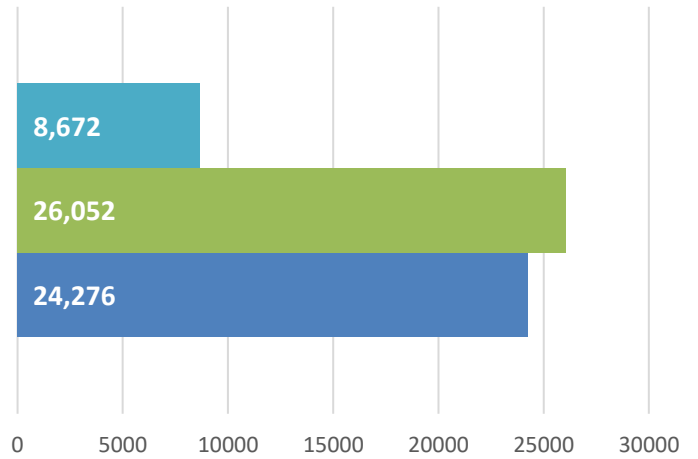

RPL Central Statistics
March 2022

NOTARY

COMPUTER HOURS

WIFI USES

PROGRAMS

PROGRAM ATTENDANCE