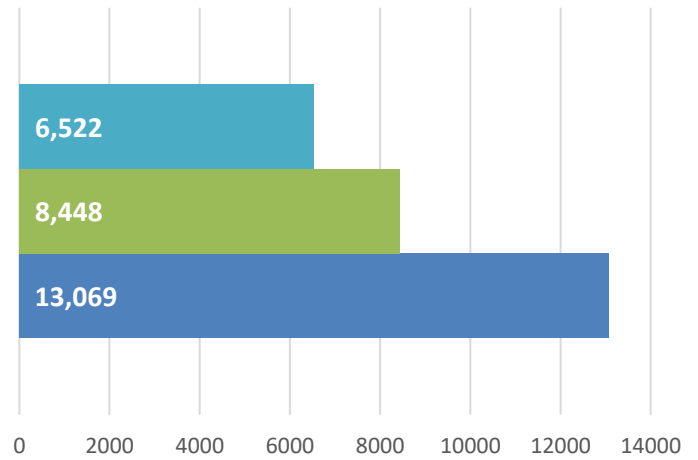

RPL Central Statistics
March 2022

2022 YTD 2021 2020

CIRCULATION

LIBRARY CARDS

SERVICE HOURS

VISITS

REFERENCE QUESTIONS

NON-REFERENCE