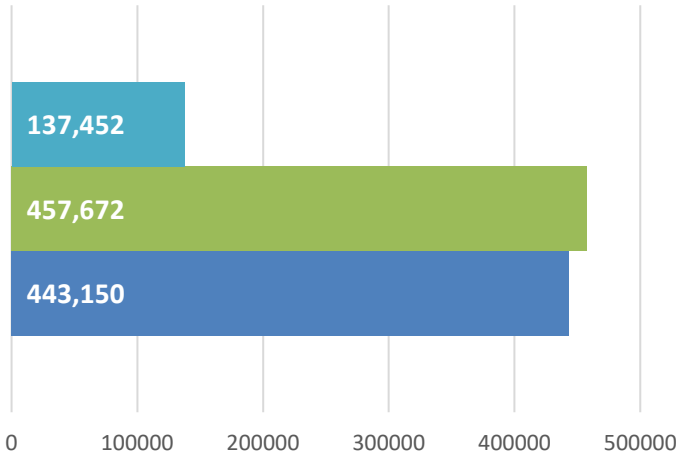

RPL Central Statistics
March 2022

2022 YTD 2021 2020

CIRCULATION

LIBRARY CARDS

SERVICE HOURS

VISITS

REFERENCE QUESTIONS

NON-REFERENCE