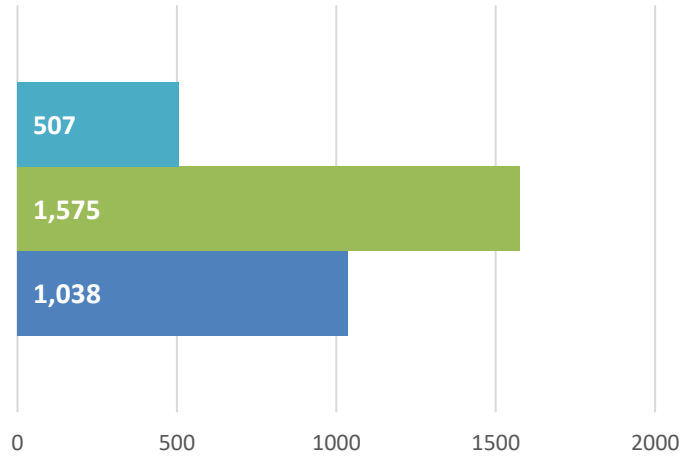

RPL Central Statistics
March 2022

2022 YTD 2021 2020

CIRCULATION

LIBRARY CARDS

SERVICE HOURS

VISITS

REFERENCE QUESTIONS

NON-REFERENCE