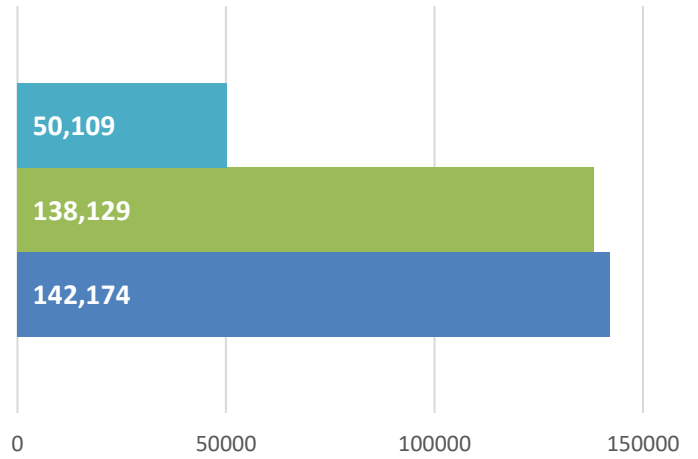

RPL Central Statistics
March 2022

2022 YTD 2021 2020

CIRCULATION

LIBRARY CARDS

SERVICE HOURS

VISITS

REFERENCE QUESTIONS

NON-REFERENCE