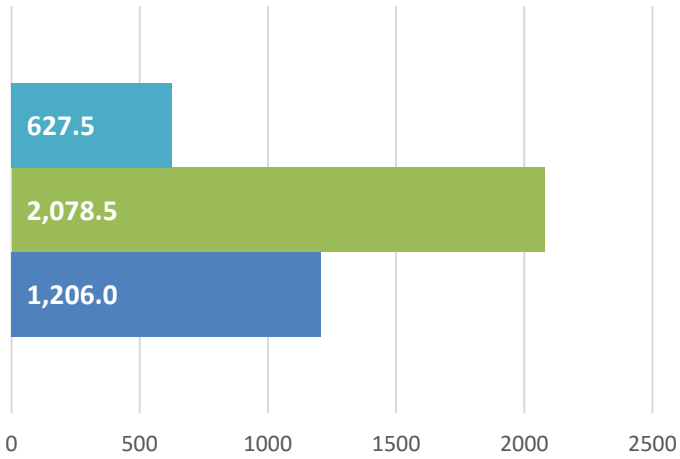

RPL Central Statistics
March 2022

2022 YTD 2021 2020

CIRCULATION

LIBRARY CARDS

SERVICE HOURS

VISITS

REFERENCE QUESTIONS

NON-REFERENCE