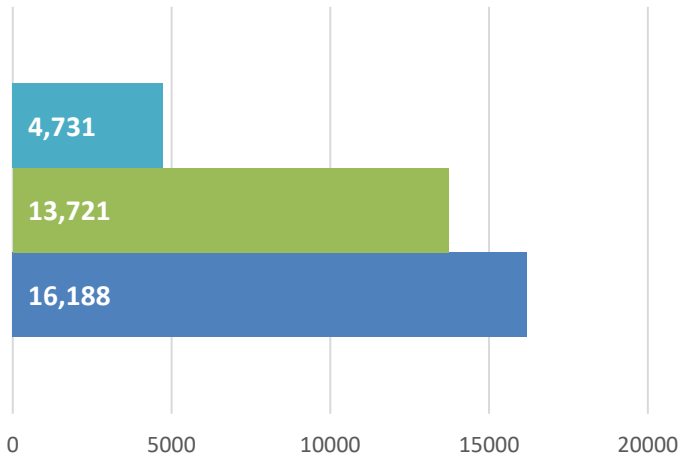

COMPUTER HOURS