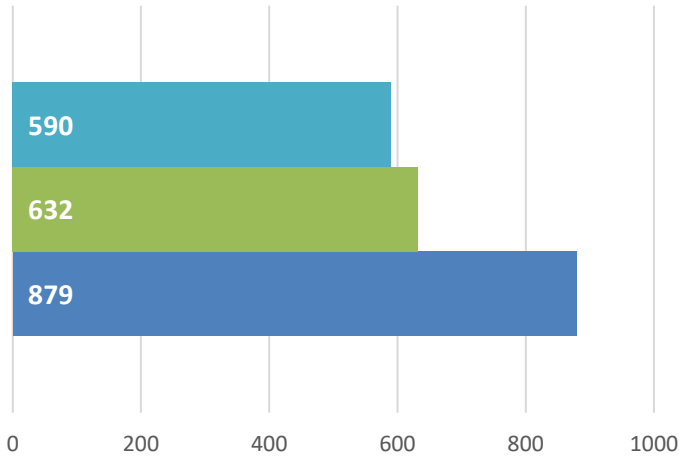

RPL Central Statistics
March 2022

NOTARY