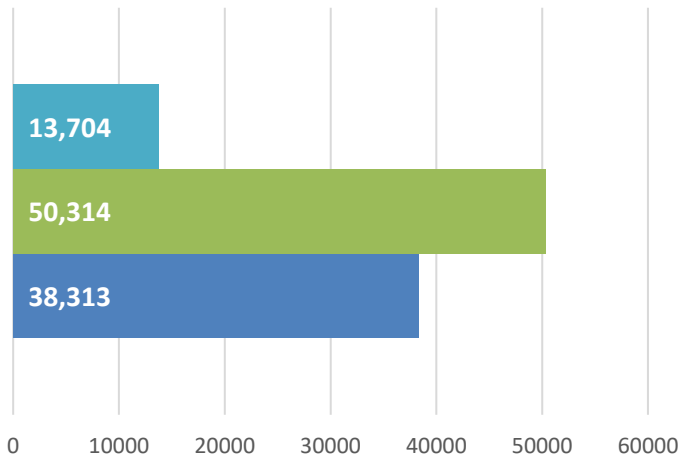

RPL Central Statistics
March 2022

2022 YTD 2021 2020

CIRCULATION

LIBRARY CARDS

SERVICE HOURS

VISITS

REFERENCE QUESTIONS

NON-REFERENCE