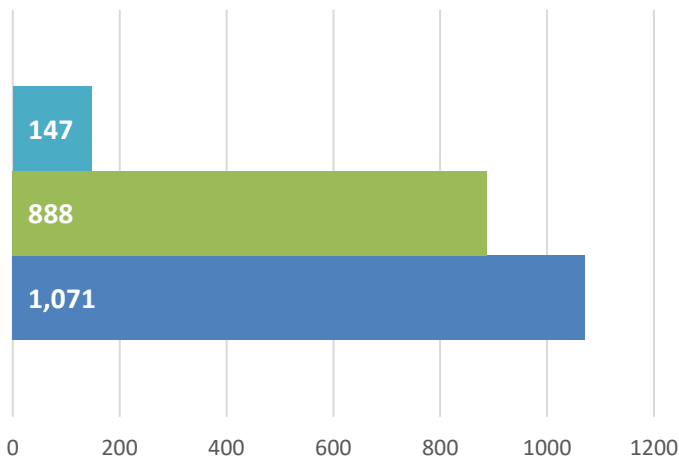

RPL Central Statistics
March 2022

NOTARY

COMPUTER HOURS

WIFI USES

PROGRAMS

PROGRAM ATTENDANCE