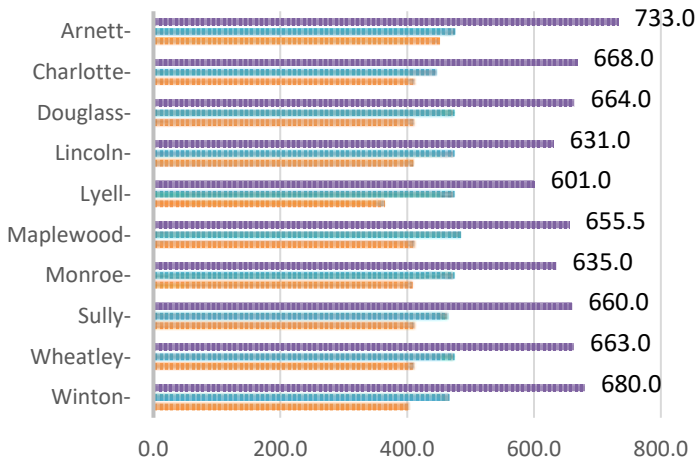

RPL Branch Statistics YTD Jan - April

CIRCULATION

LIBRARY CARDS

SERVICE HOURS

VISITS

REFERENCE QUESTIONS

NON-REFERENCE

RPL Branch Statistics YTD Jan - April