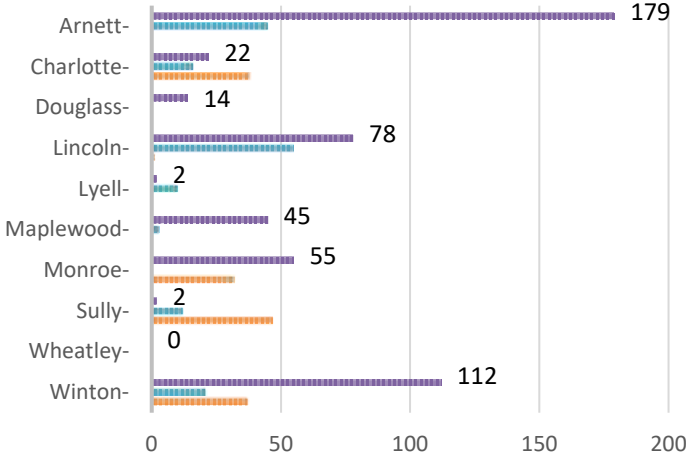

RPL Branch Statistics YTD Jan - April

NOTARY