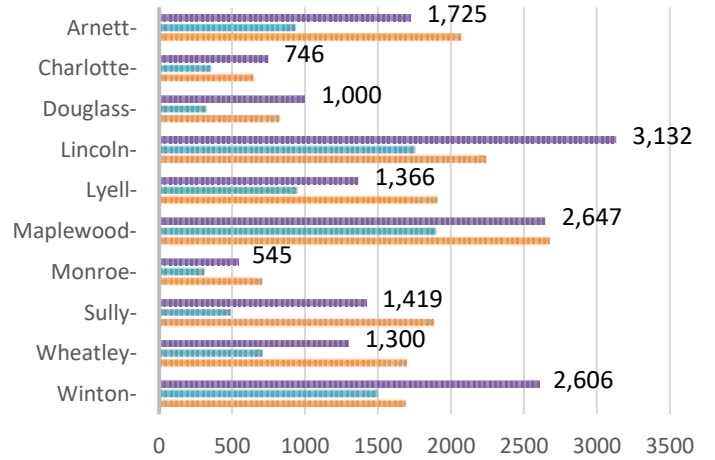

WIFI SESSIONS