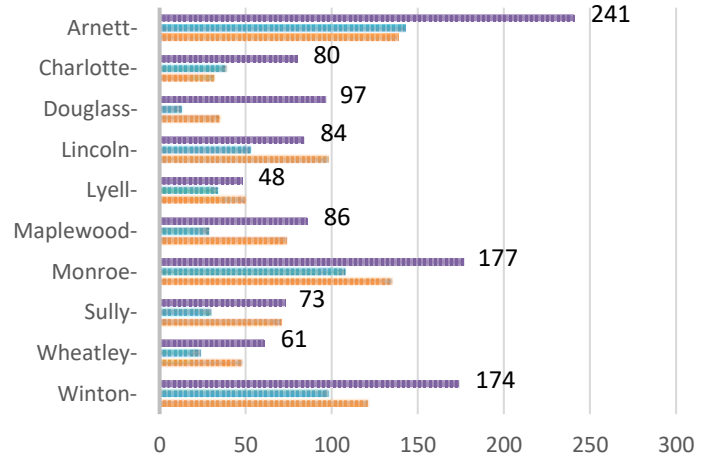

RPL Branch Statistics YTD Jan - April

CIRCULATION

LIBRARY CARDS

SERVICE HOURS

VISITS

REFERENCE QUESTIONS

NON-REFERENCE

RPL Branch Statistics YTD Jan - April