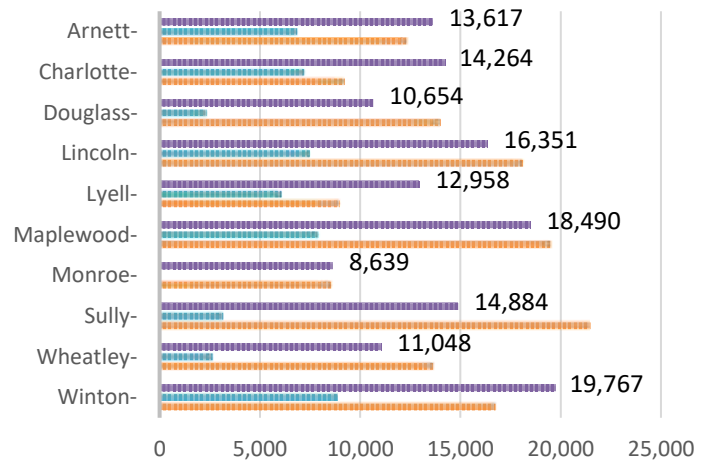

RPL Branch Statistics YTD Jan - April

CIRCULATION

LIBRARY CARDS

SERVICE HOURS

VISITS

REFERENCE QUESTIONS

NON-REFERENCE

RPL Branch Statistics YTD Jan - April