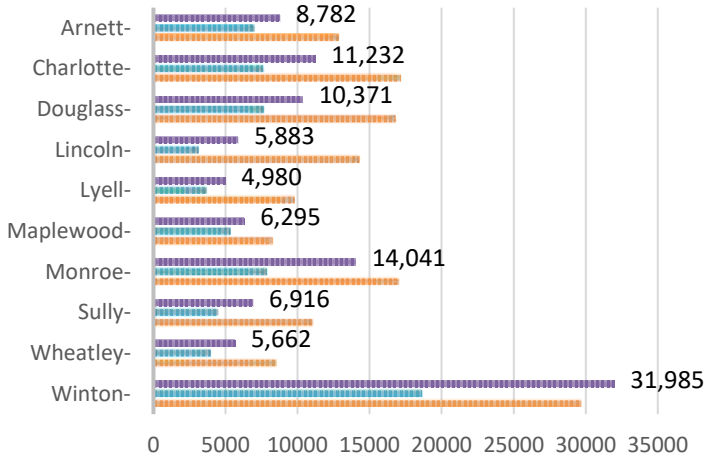

RPL Branch Statistics YTD Jan - April

CIRCULATION

LIBRARY CARDS

SERVICE HOURS

VISITS

REFERENCE QUESTIONS

NON-REFERENCE

RPL Branch Statistics YTD Jan - April