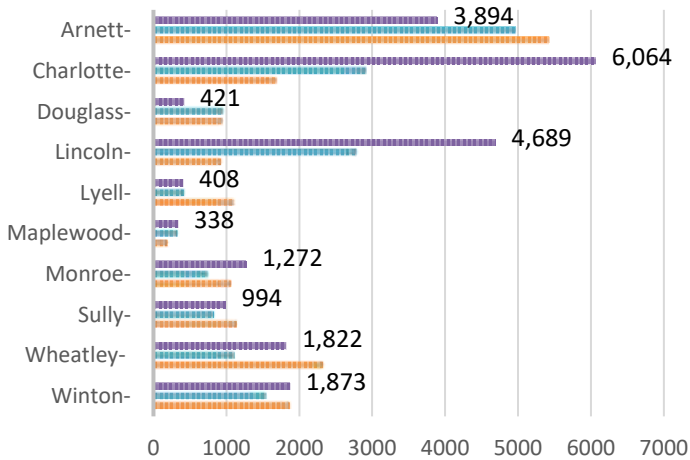

RPL Branch Statistics YTD Jan - April

CIRCULATION

LIBRARY CARDS

SERVICE HOURS

VISITS

REFERENCE QUESTIONS

NON-REFERENCE

RPL Branch Statistics YTD Jan - April