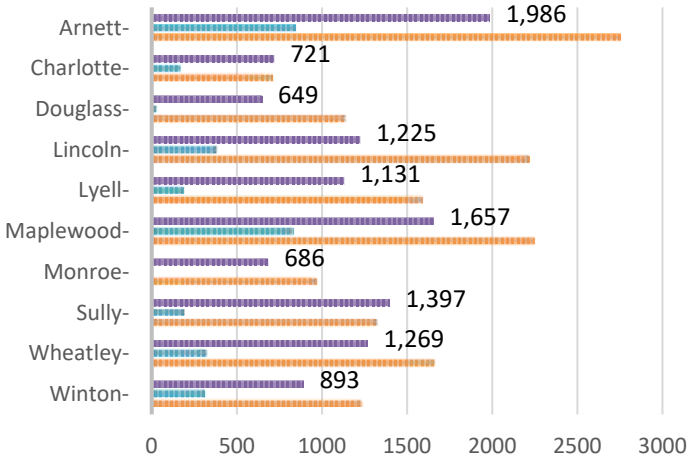

COMPUTER HOURS