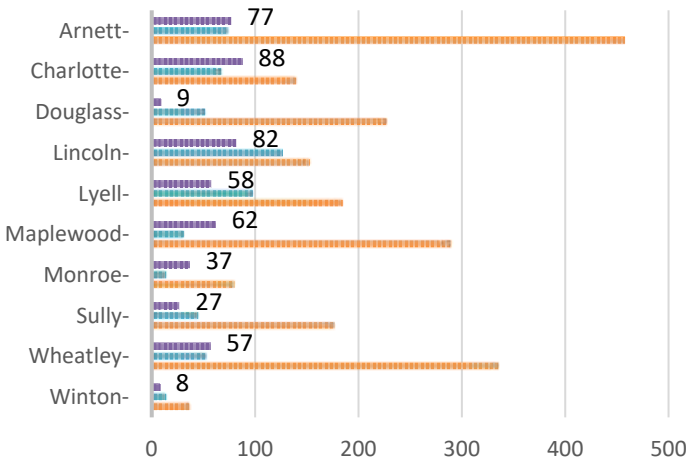

NOTARY

COMPUTER HOURS

WIFI SESSIONS

PROGRAMS

PROGRAM ATTENDANCE