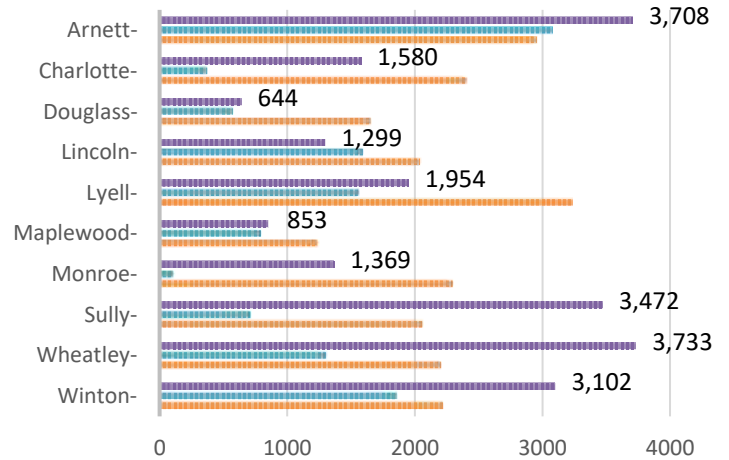

RPL Branch Statistics YTD Jan - April

CIRCULATION

LIBRARY CARDS

SERVICE HOURS

VISITS

REFERENCE QUESTIONS

NON-REFERENCE

RPL Branch Statistics YTD Jan - April