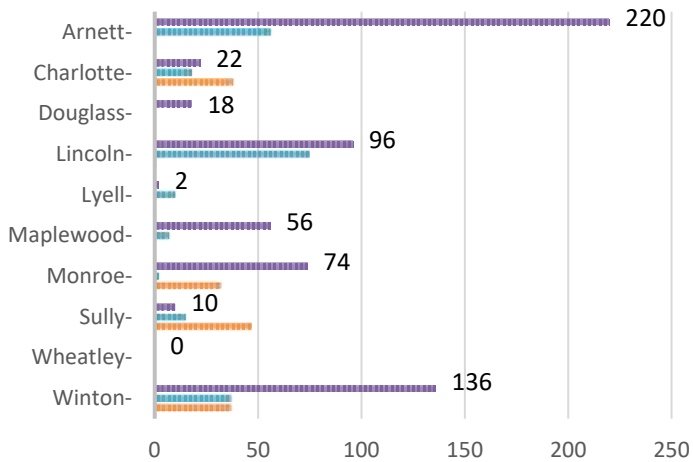

RPL Branch Statistics YTD

Jan - May

NOTARY