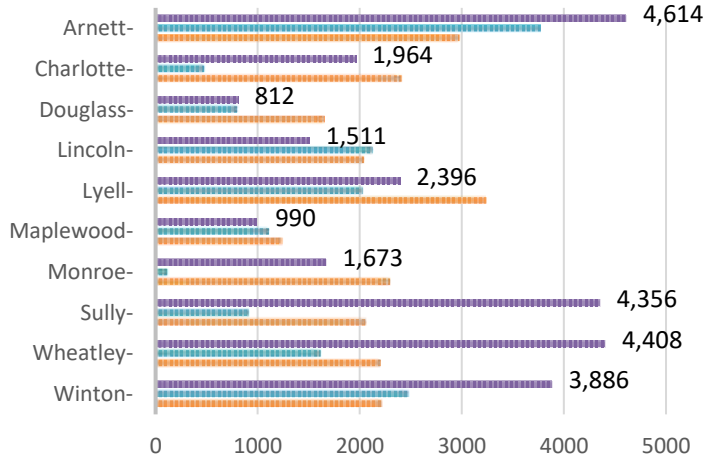

RPL Branch Statistics YTD Jan - May

CIRCULATION

LIBRARY CARDS

SERVICE HOURS

VISITS

REFERENCE QUESTIONS

NON-REFERENCE

RPL Branch Statistics YTD