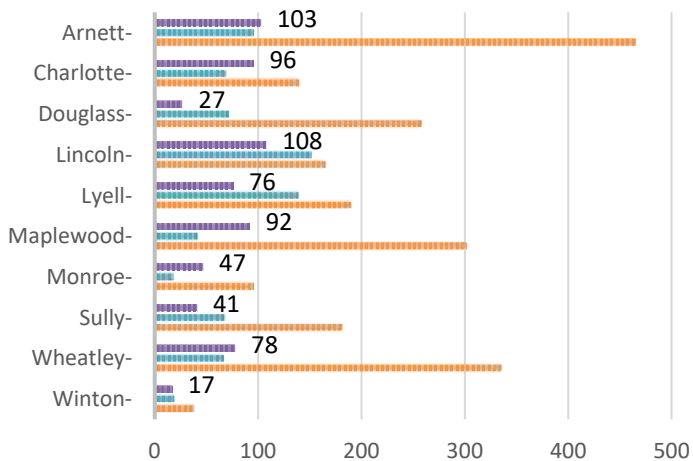

Jan - May

NOTARY

COMPUTER HOURS

WIFI SESSIONS

PROGRAMS

PROGRAM ATTENDANCE