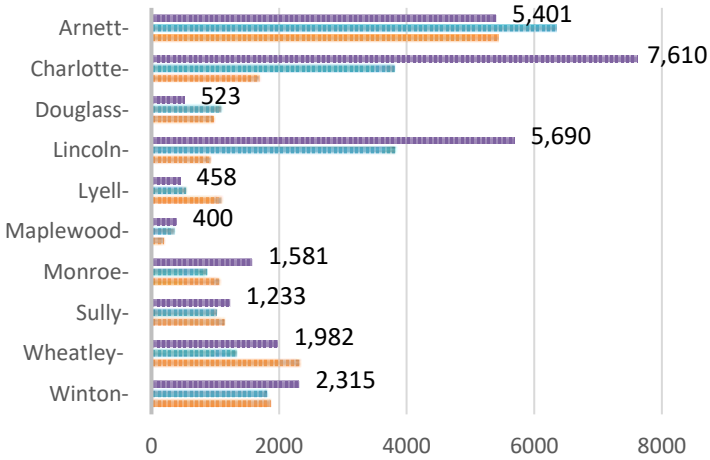

RPL Branch Statistics YTD Jan - May

CIRCULATION

LIBRARY CARDS

SERVICE HOURS

VISITS

REFERENCE QUESTIONS

NON-REFERENCE

RPL Branch Statistics YTD