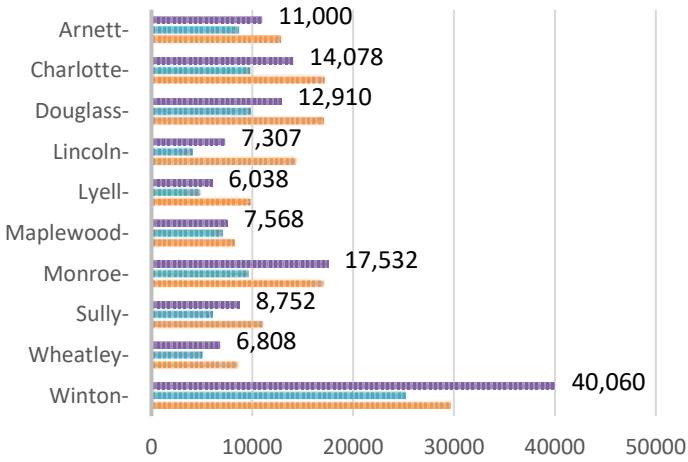

RPL Branch Statistics YTD Jan - May

CIRCULATION

LIBRARY CARDS

SERVICE HOURS

VISITS

REFERENCE QUESTIONS

NON-REFERENCE

RPL Branch Statistics YTD