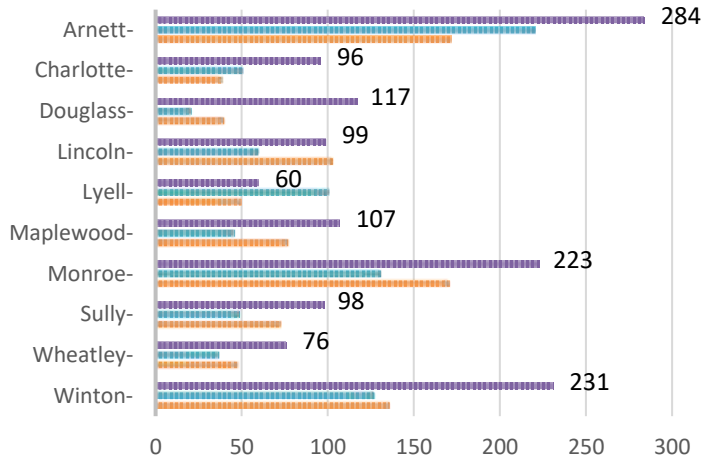

RPL Branch Statistics YTD Jan - May

CIRCULATION

LIBRARY CARDS

SERVICE HOURS

VISITS

REFERENCE QUESTIONS

NON-REFERENCE

RPL Branch Statistics YTD