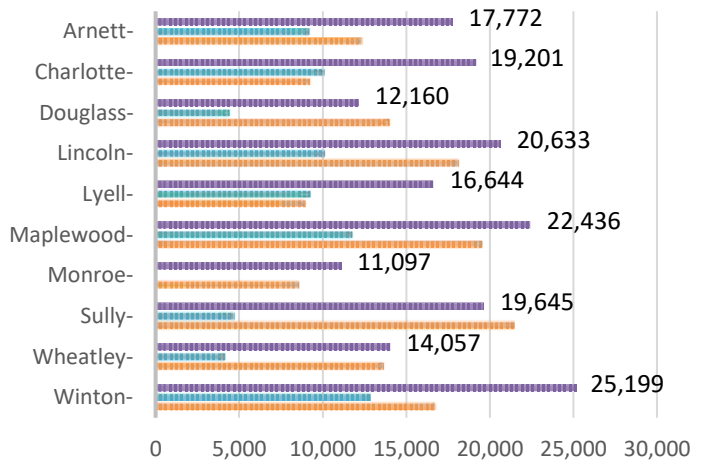

RPL Branch Statistics YTD Jan - May

CIRCULATION

LIBRARY CARDS

SERVICE HOURS

VISITS

REFERENCE QUESTIONS

NON-REFERENCE

RPL Branch Statistics YTD