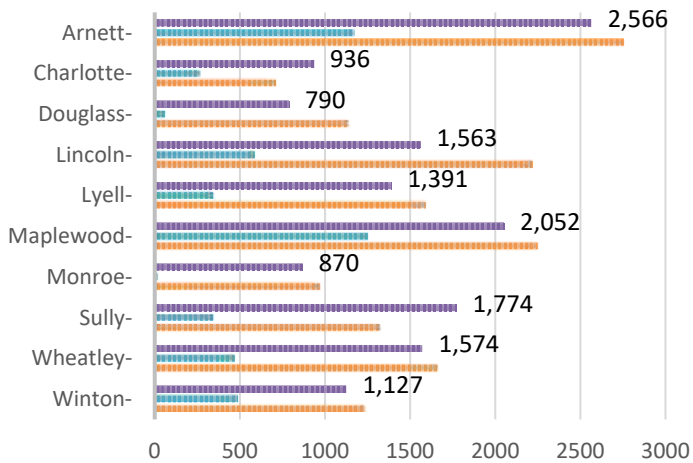

COMPUTER HOURS