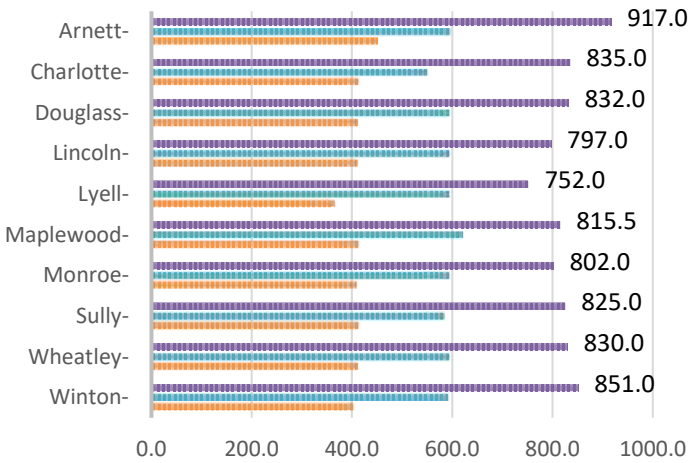

RPL Branch Statistics YTD Jan - May

CIRCULATION

LIBRARY CARDS

SERVICE HOURS

VISITS

REFERENCE QUESTIONS

NON-REFERENCE

RPL Branch Statistics YTD