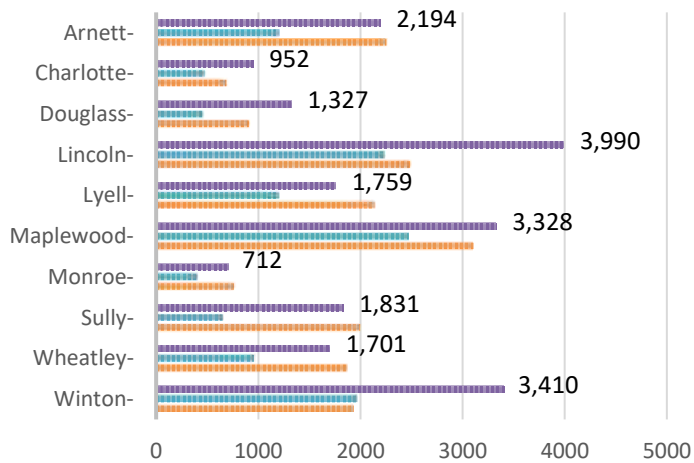

Jan - May

NOTARY

COMPUTER HOURS

WIFI SESSIONS

PROGRAMS

PROGRAM ATTENDANCE