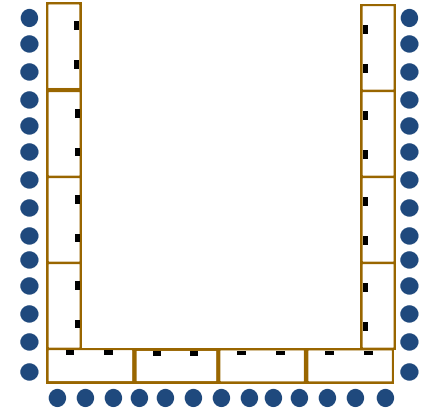

Kate Gleason Room Set-Up Options

Reception style for 48
5' round tables

Auditorium style for 150

Seminar style for 96

Conference U for 42